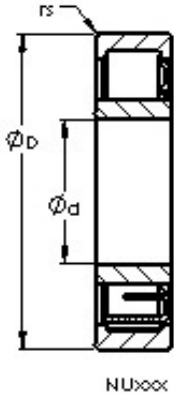

LLC NTN-SNR RUS

AST NU2307 E cylindrical roller bearings

Bearing No. NU2307 E

Size	35x80x31 mm
Bore Diameter	35 mm
Outer Diameter	80 mm
Width	31 mm
Bearing Type	NU
Bore Dia (d)	35.0000
Outer Dia (D)	80.0000
Width (B)	31.0000
Radius (min) (rs)	1.500
Dynamic Load Rating (Cr)	91,000
Static Load Rating (Cor)	97,600
Max Speed (Grease) (X1000 RPM)	8
Max Speed (Oil) (X1000 RPM)	9
Max. Shaft Shoulder Dia. Inner (Li)	46.2
Min. Housing Shoulder Dia., Outer (Lo)	68.2
Weight (g)	734.00
Precision	RBEC 1
Standard Clearance	C0
Material	52100 Chrome steel, or equivalent

NU2307 E Bearing 2D drawings and 3D CAD models