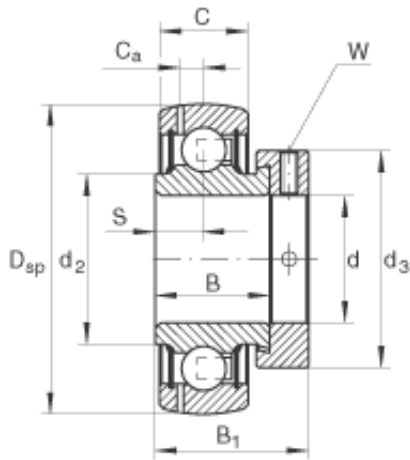

LLC NTN-SNR RUS

INA GRAE45-NPP-B-FA125.5 deep groove ball bearings

Bearing No. GRAE45-NPP-B-FA125.5

GRAE45-NPP-B-FA125.5 Bearing 2D drawings and 3D CAD models

Size	45x85x43.8 mm
Bore Diameter	45 mm
Outer Diameter	85 mm
Width	43,8 mm
d	45 mm
D _{SP}	85 mm
B ₁	43,8 mm
B	30,2 mm
C	22 mm
C _a	6,4 mm
d ₂	54,3 mm
d _{3 max}	63 mm
S	11 mm
W	5 mm
m	0,69 kg / Weight
C _r	34500 N / Dynamic load rating (radial)
C _{0r}	20400 N / Static load rating (radial)