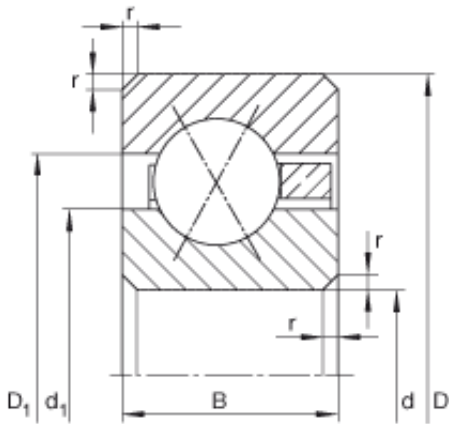

LLC NTN-SNR RUS

4 inch x 120,65 mm x 9,525 mm INA CSXC040
deep groove ball bearings

Bearing No. CSXC040

Size	101.6x120.65x9.525 mm
Bore Diameter	101,6 mm
Outer Diameter	120,65 mm
Width	9,525 mm
d	101,6 mm
d	4 inch
D	120,65 mm
B	9,525 mm
D ₁	113,6 mm
d ₁	108,6 mm
r _{min}	1 mm
m	0,2 kg / Weight
C _r	10400 N / Dynamic load rating (radial)
C _{0r}	14400 N / Static load rating (radial)

CSXC040 Bearing 2D drawings and 3D CAD models